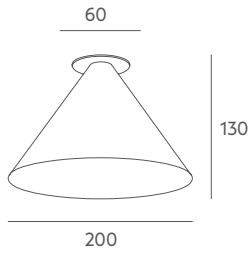

Ref 3422-G

LED 1 x 15W 

Tecnical data

Frame: painted iron metal in one or two colours.

Details: clip support.

Recommended Bulb: GU10 15W LED. 4000K 1300 Lm 36°. (included)

Important: we can evaluate to change painting colour for projects with a minimum quantity of pieces, please check with us.