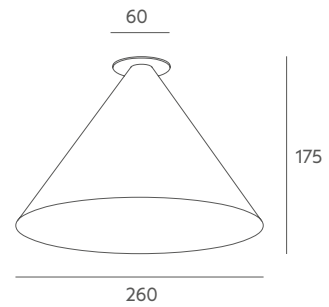

Ref 3422-G

LED 1 x 15W 

Tecnical data

Frame: painted iron metal in one or two colours.

Details: clip support.

Recommended Bulb: GU10 15W LED. 4000K 1300 Lm 36°. (included)

Important: we can evaluate to change painting colour for projects with a minimum quantity of pieces, please check with us.