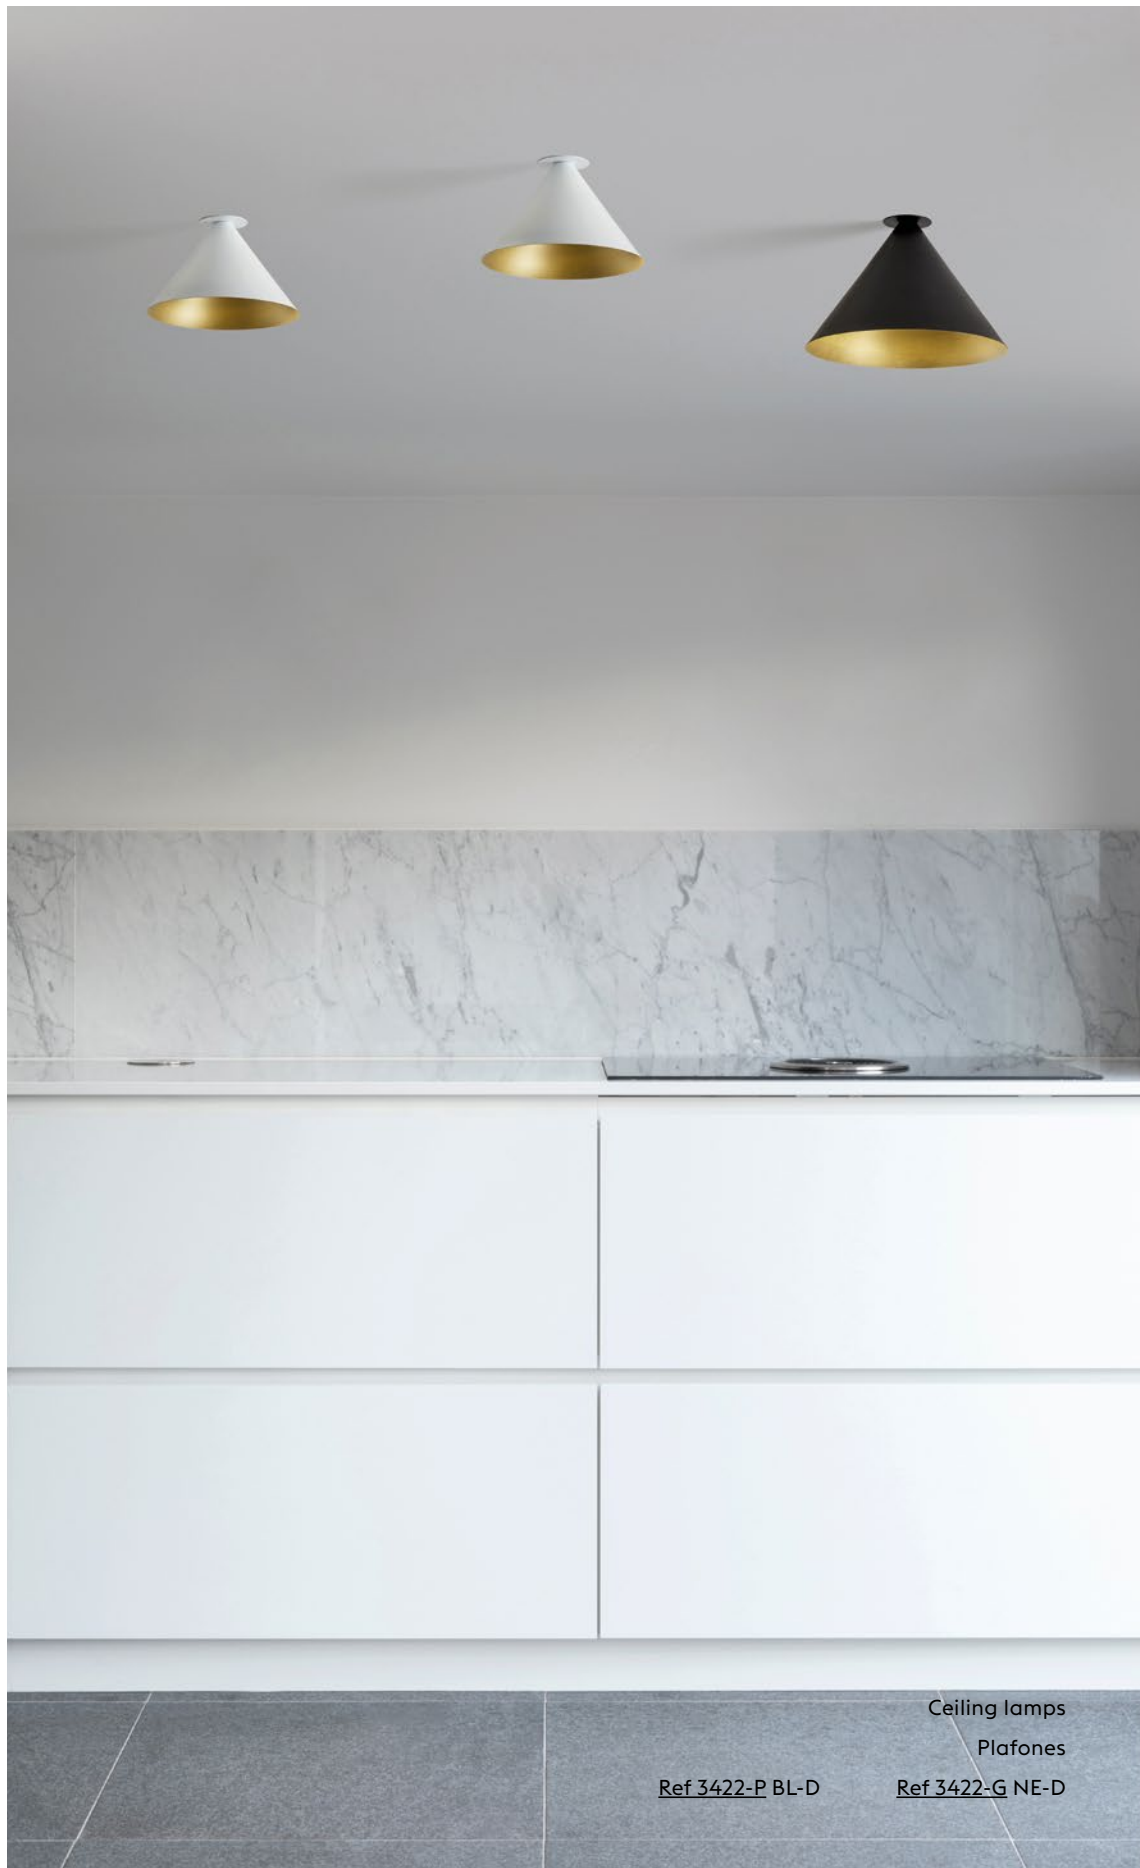

PURA COLLECTION

Ceiling lamps

Plafones

[Ref 3422-P BL-D](#)

[Ref 3422-G NE-D](#)